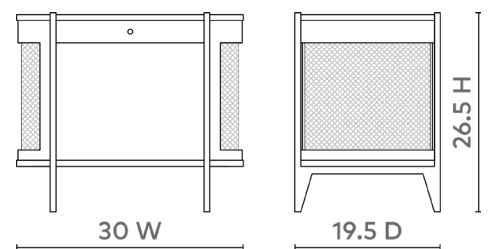

VILLA & HOUSE
www.VandH.com