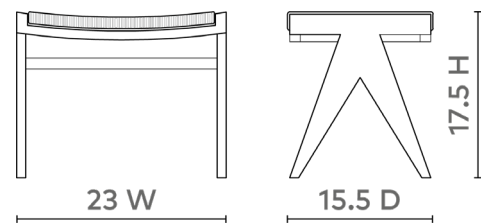

Nicola Stool, Ebony

NIC-500-41

23w x 15.5d x 17.5h

Clear Lacquered Stained Cape Lilac Mahogany & Hand-Woven
Cane Seat

SCAN IT FOR MORE

VILLA & HOUSE
www.VandH.com