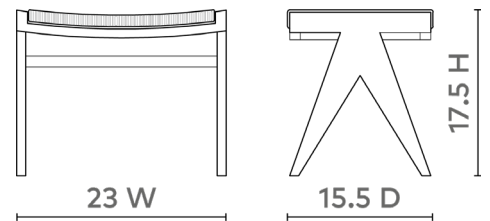

Nicola Stool, Driftwood

NIC-500-92

23w x 15.5d x 17.5h

Clear Lacquered Cered Cape Lilac Mahogany & Hand-Woven
Cane Seat

SCAN IT FOR MORE

VILLA & HOUSE
www.VandH.com