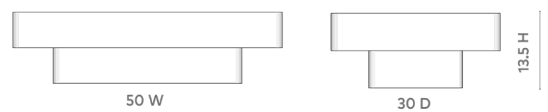

## Norma Large Rectangular Coffee Table, Burl

---

### **NMA-315-24**

50w x 30d x 13.5h

Clear Lacquered Wood and Veneers.

SCANITFORMOREDETAILS