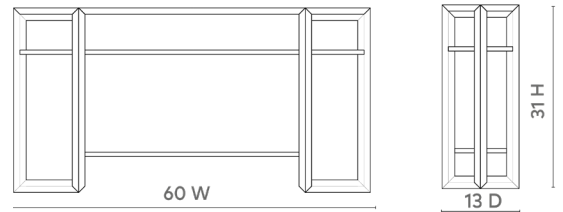

Norman Console, Antique Brass and Dark Bronze

NMN-400-803

60w x 13d x 31h

Textured Antique Brass Cladding

Dark Bronze Accents

2 Fixed Shelves

SCAN IT FOR MORE

VILLA & HOUSE
www.VandH.com