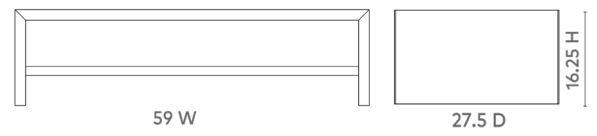

Odeon Coffee Table/Bench, Antique Brass and Dark Bronze

ODE-300-803

59x27.5x16.25

Antique Brass Cladding

Blackened Bronze Details

SCAN IT FOR MORE

VILLA & HOUSE
www.VandH.com