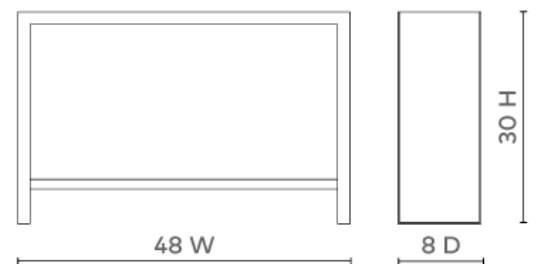

Odeon Console, Antique Brass and Dark Bronze

ODE-400-803

48w x 8d x 30h

Textured Antique Brass Cladding

Dark Bronze Accents

1 Fixed Shelf

SCAN IT FOR MORE

VILLA & HOUSE
www.VandH.com