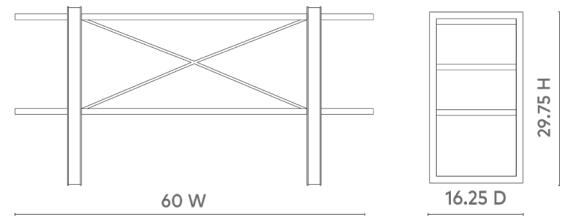

Odeon Low Shelf, Antique Brass and Dark Bronze

ODE-425-803

60w x 16.25d x 29.75h
Antique Brass Cladding
Blackened Bronze Details
2 Fixed Shelves

SCANITFORMOREDETAILS

VILLA & HOUSE
www.VandH.com