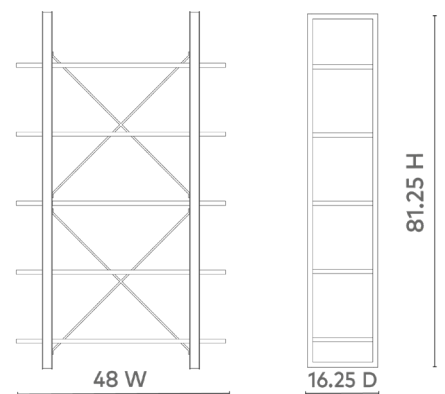

Odeon Etagere, Antique Brass and Dark Bronze

ODE-475-803

48w x 16.25d x 81.25h
Antique Brass Cladding
Blackened Bronze Details
5 Fixed Shelves

SCANITFORMOREDETAILS

VILLA & HOUSE
www.VandH.com