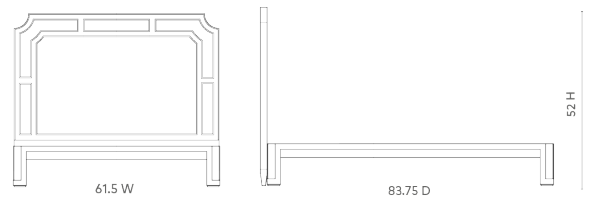

Olivia Queen Headboard With Bed Frame, Soft White, Vanilla

OLV-540-95-WB

61.5x83.75x52

Pigmented Lacquered Open Grain Oak Veneer

SCANITFORMOREDETAILS

VILLA & HOUSE
www.VandH.com