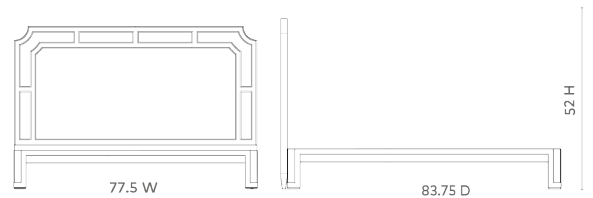

Olivia King Headboard With Bed Frame, Soft White, Vanilla

OLV-545-95-WB

77.5x83.75x52

Clear Lacquered Bleached Oak

SCANITFORMOREDETAILS

VILLA & HOUSE
www.VandH.com