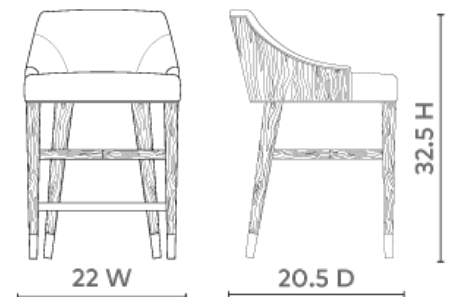

VILLA & HOUSE
www.VandH.com