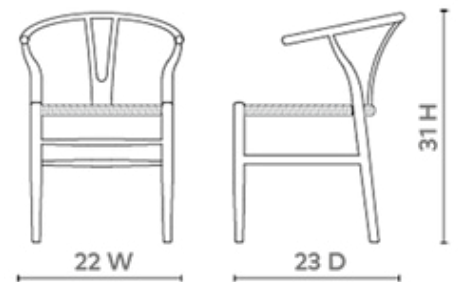

Oslo Armchair, Classic Gray

OSL-555-97

22w x 23d x 31h

Clear Lacquered Limed Oak

Rope Seat

SCANITFORMOREDETAILS

VILLA & HOUSE
www.VandH.com