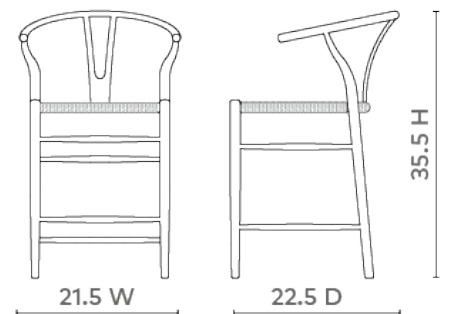

## Oslo Counter Stool, Driftwood

---

### **OSL-575-92**

21.5w x 22.5d x 35.5h

Clear Lacquered Limed Oak

Rope Seat

SCAN IT FOR MORE

**VILLA & HOUSE**  
www.VandH.com