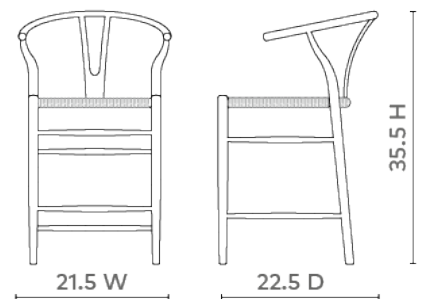

## Oslo Counter Stool, Classic Gray

---

### **OSL-575-97**

21.5w x 22.5d x 35.5h

Clear Lacquered Limed Oak

Rope Seat

SCANITFORMOREDETAILS

**VILLA & HOUSE**  
www.VandH.com