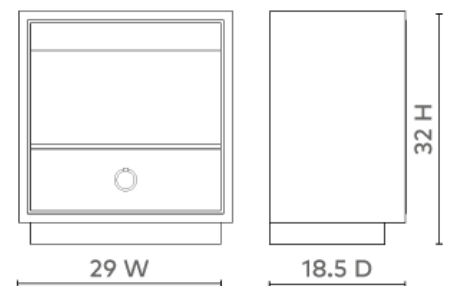

VILLA & HOUSE
www.VandH.com