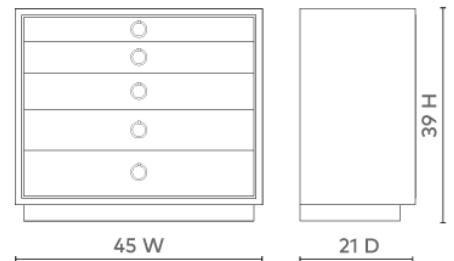

Parker Large 5-Drawer, Slate Blue Shimmer

PAK-225-6208

45w x 21d x 39h

Clear Lacquered Silky Grasscloth

Champagne Finish Accents

Custom Pull Option (Must Choose From Assortment Below)

Stained Drawer Interior

Soft Closing Glides

SCAN IT FOR MORE

VILLA & HOUSE
www.VandH.com