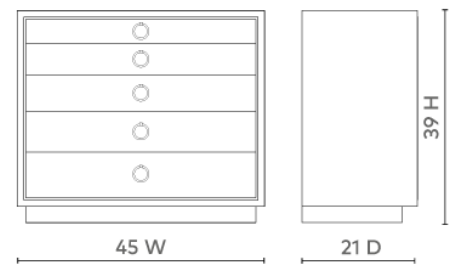

Parker Large 5-Drawer, Light Natural Shimmer

PAK-225-6209

45w x 21d x 39h

Clear Lacquered Silky Grasscloth

Champagne Finish Accents

Stained Drawer Interior

Soft Closing Glides

SCAN IT FOR MORE