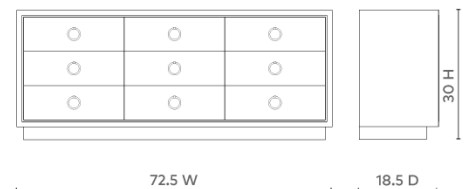

Parker Extra Large 9-Drawer, Silver Shimmer

PAK-250-6204

72.5w x 18.5d x 30h

Clear Lacquered Silky Grasscloth

Champagne Finish Accents

Stained Drawer Interior

Soft Closing Glides

SCAN IT FOR MORE