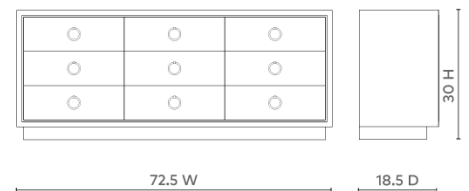

Parker Extra Large 9-Drawer, Light Natural Shimmer

PAK-250-6209

72.5w x 18.5d x 30h

Clear Lacquered Silky Grasscloth

Champagne Finish Accents

Custom Pull Option (Must Choose From Assortment Below)

Stained Drawer Interior

Soft Closing Glides

SCAN IT FOR MORE

VILLA & HOUSE
www.VandH.com