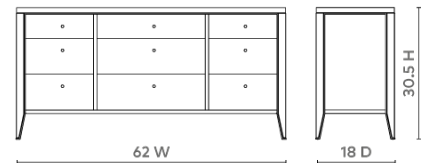

Paola Extra Large 9-Drawer, Sand

PAO-250-99

62w x 18d x 30.5h

Clear Lacquered Bleached Cerused Oak

Bronze Finish Pulls

Oak Veneer Drawer Interior

Soft Closing Glides

SCAN IT FOR MORE