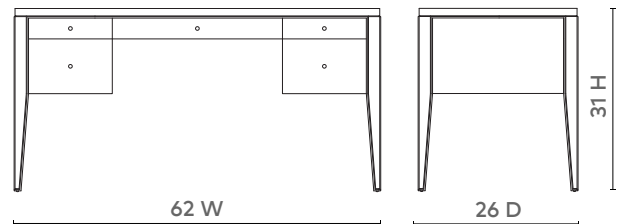

PAOLA DESK, GRAY

PAO-350-97

- 62w x 26d x 31h
- Light Gray Cerused Oak
- Bronze Pulls
- Oak Veneer Drawer Interior
- Soft Closing Glides

LIGHT GRAY
CERUSED
OAK

BLEACHED
CERUSED
OAK