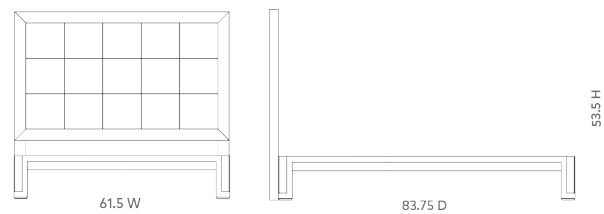

Patricia Queen Headboard With Bed Frame, Vanilla

PAT-540-6129-WB

61.5x83.75x53.5

Pigmented Lacquered Grasscloth

SCANITFORMOREDETAILS

VILLA & HOUSE
www.VandH.com