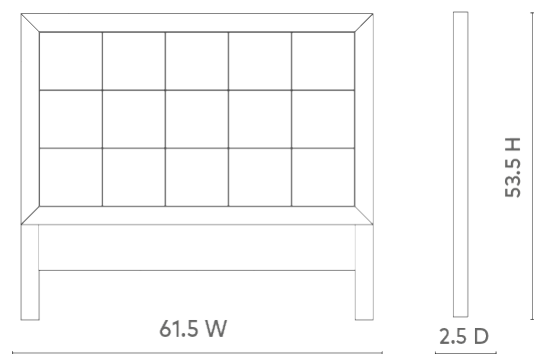

## Patricia Queen Headboard, Vanilla

---

**PAT-540-6129**

61.5x2.5x53.5

Pigmented Lacquered Grasscloth

SCANITFORMOREDETAILS

**VILLA & HOUSE**  
www.VandH.com