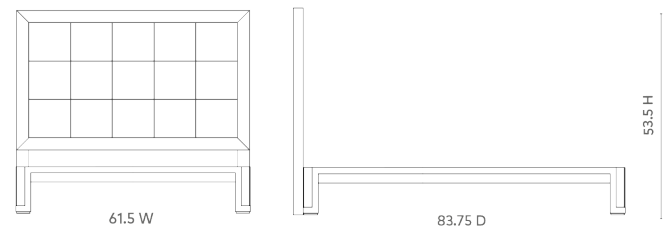

## Patricia Queen Headboard With Bed Frame, Sand

---

**PAT-540-99-WB**

61.5x83.75x53.5

Clear Lacquered Bleached Cerused Oak

SCANITFORMOREDETAILS

VILLA & HOUSE  
www.VandH.com