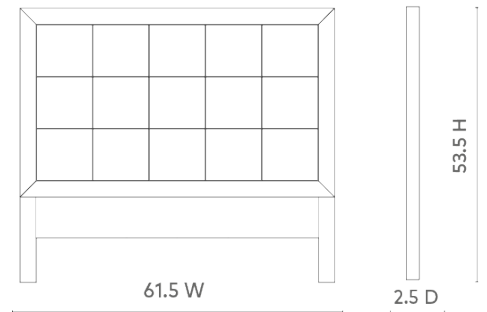

Patricia Queen Headboard, Sand

PAT-540-99

61.5x2.5x53.5

Clear Lacquered Bleached Cerused Oak

SCANITFORMOREDETAILS

VILLA & HOUSE
www.VandH.com