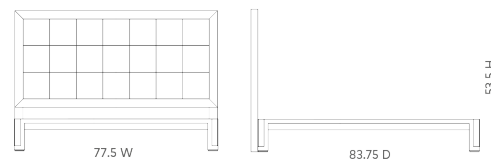

## Patricia King Headboard With Bed Frame, Vanilla

---

**PAT-545-6129-WB**

77.5x83.75x53.5

Pigmented Lacquered Grasscloth

SCANITFORMOREDETAILS

VILLA & HOUSE  
www.VandH.com