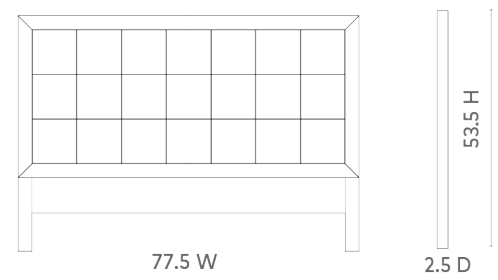

## Patricia King Headboard, Vanilla

---

**PAT-545-6129**

77.5x2.5x53.5

Pigmented Lacquered Grasscloth

SCANITFORMOREDETAILS

**VILLA & HOUSE**  
www.VandH.com