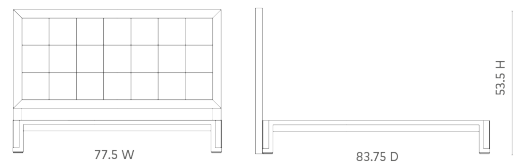

Patricia King Headboard With Bed Frame, Sand

PAT-545-99-WB

77.5x83.75x53.5

Clear Lacquered Bleached Cerused Oak

SCANITFORMOREDETAILS

VILLA & HOUSE
www.VandH.com