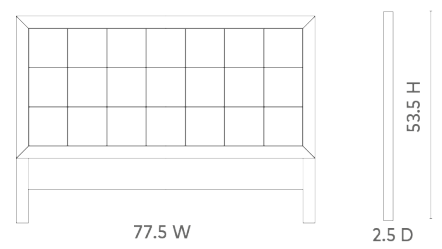

Patricia King Headboard, Sand

PAT-545-99

77.5x2.5x53.5

Clear Lacquered Bleached Cerused Oak

SCANITFORMOREDETAILS

VILLA & HOUSE
www.VandH.com