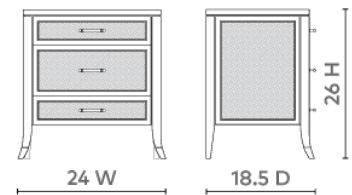

PAULINA 3-DRAWER SIDE TABLE, GRAY

PAU-130-97

- 24w x 18.5d x 26h
- Light Gray Cersed Oak
- Lacquered Woven Jute Panels
- Oak Veneer Drawer Interior With Full Extension Glides
- Custom Cast Nickel Pulls
- Nickel Accents