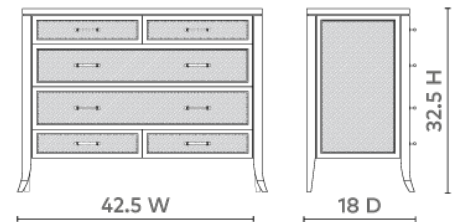

Paulina Large 6-Drawer, Natural and Camel

PAU-225-98

42.5w x 18d x 32.5h

Clear Lacquered Cerused Oak and Hessian & Lacquered Woven Hessian Panels

Oak Veneer Drawer Interior

Full Extension Glides

SCAN IT FOR MORE