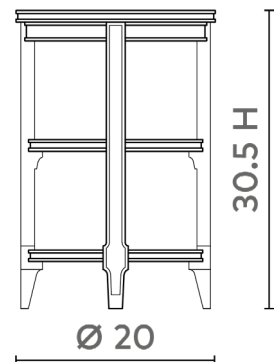

Pierre Side Table, Black

PER-100-91

20dia x 30.5h

Clear Lacquered Cerused Oak & Bleached Octagonal Cane

Bevelled Edges

2 Fixed Shelves with Tempered Glass Insets

SCAN IT FOR MORE

VILLA & HOUSE
www.VandH.com