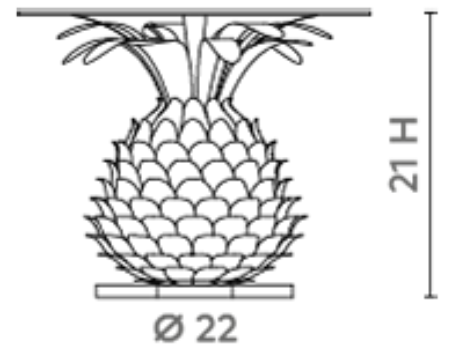

## Pineapple Side Cocktail Table Base, Gold Leaf

---

### **PIN-100-150-808-B**

16dia x 20h

Hand-Cast Metal & Gold Octagonal Base

Patinated Hand-Leafed Gold Finish

Round Clear Glass Top

SCAN IT FOR MORE

VILLA & HOUSE  
www.VandH.com