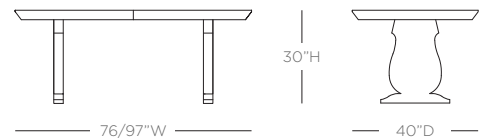

## Porto Dining Table, White Pearl

---

### **POR-375-09-TB**

76/97w x 40d x 30h

Pigmented Lacquered Wood and Veneers & Removable Leaf

SCANITFORMOREDETAILS

**VILLA & HOUSE**  
www.VandH.com