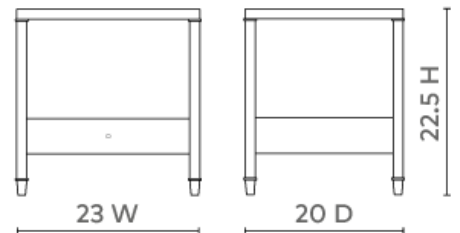

Pascal 1-Drawer Side Table, Silver Shimmer

PSC-110-6204

23w x 20d x 22.5h

Clear Lacquered Silky Grasscloth

Polished Brass Pull and Accents

Stained Interior

Soft Closing Glides

SCAN IT FOR MORE