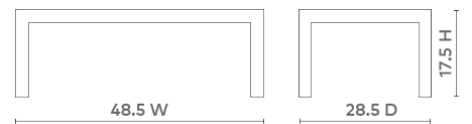

Parsons Coffee Table, Deep Navy

PSN-300-58

48.5w x 28.5d x 17.5h

Pigmented Lacquered Grasscloth

SCAN IT FOR MORE

VILLA & HOUSE
www.VandH.com