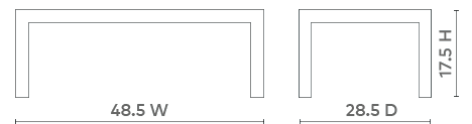

Parsons Coffee Table, Chiffon White

PSN-300-59

48.5w x 28.5d x 17.5h

Pigmented Lacquered Grasscloth

SCAN IT FOR MORE

VILLA & HOUSE
www.VandH.com