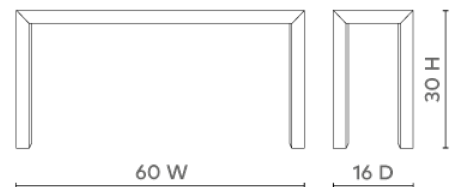

Parsons Large Console, Chiffon White

PSN-410-59

60w x 16d x 30h

Pigmented Lacquered Grasscloth

SCAN IT FOR MORE

VILLA & HOUSE
www.VandH.com