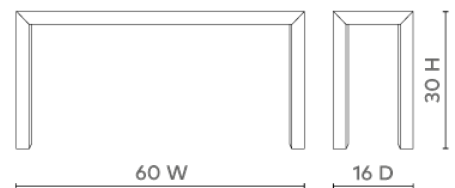

Parsons Large Console, Papyrus

PSN-410-614

60w x 16d x 30h
Clear Lacquered Raffia

SCAN IT FOR MORE

VILLA & HOUSE
www.VandH.com