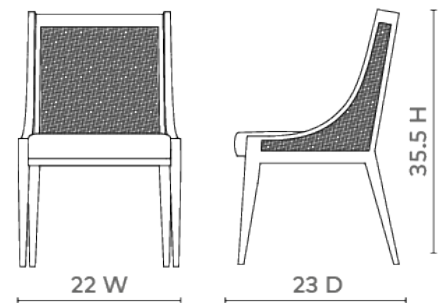

VILLA & HOUSE
www.VandH.com