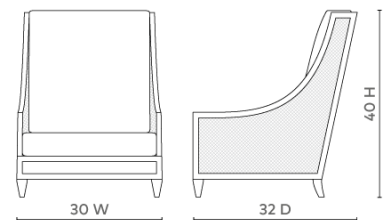

SCAN IT FOR MORE

VILLA & HOUSE
www.VandH.com