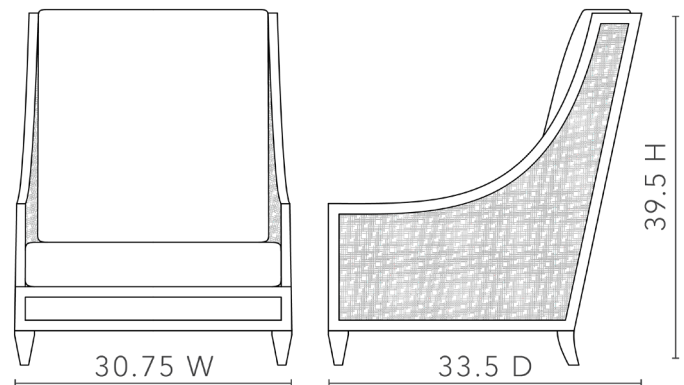

Raleigh Club Chair, Driftwood

RAL-565-92

30.75w x 33.5d x 39.5h

Clear Lacquered Cersed Oak Wood and Veneers

Pigmented Lacquered Cane

Woven Linen

SCAN IT FOR MORE DETAILS

VILLA & HOUSE
www.VandH.com