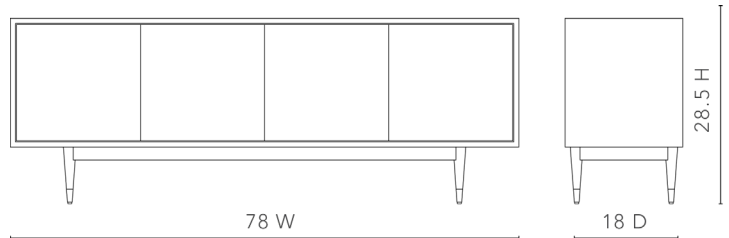

Raymond 4-Door Cabinet

RAY-450-09

78w x 18d x 28.5h

Clear Lacquered Eggshell & White Lacquered Wood

Brass Accents and Sabots

8 Adjustable Shelves

Stained Veneer Interior

Touch Latches and European Hinges

Back Features Holes For Cable Access

SCAN IT FOR MORE DETAILS

VILLA & HOUSE
www.VandH.com