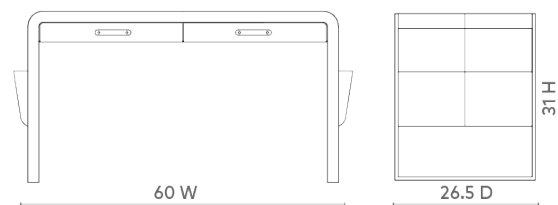

Roberto Desk, Black

RBT-350-22-401

60x26.5x31

Black Stitched Leather

Straight Grain Walnut Veneer

Antique Brushed Brass Handle Fitting

SCANITFORMOREDETAILS

VILLA & HOUSE
www.VandH.com