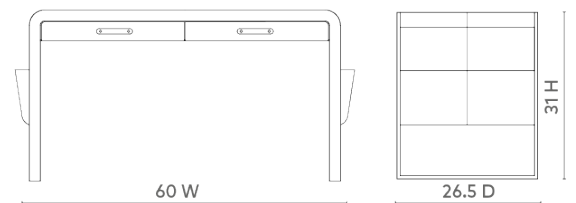

### **RBT-350-22-404**

60x26.5x31

Tan Stitched Leather

Straight Grain Walnut Veneer

Antique Brushed Brass Handle Fitting

SCANITFORMOREDETAILS

VILLA & HOUSE  
www.VandH.com