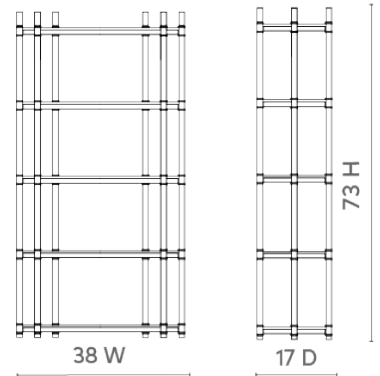

## Reneau Etagere, Black

**REN-475-401**

38x17x73

Black Leather

Antique Brass Accents

SCANITFORMOREDETAILS

VILLA & HOUSE  
www.VandH.com