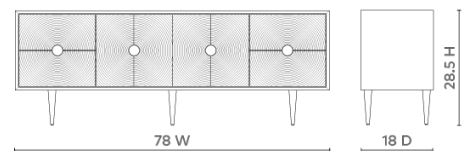

### RND-450-803

78w x 18d x 28.5h

Textured Antique Brass Cladding & Painted Interior With Micro Suede Bottom

Painted Interior

Microsuede Bottom

Full Extension Glides

Back Features Holes For Cable Access

SCAN IT FOR MORE