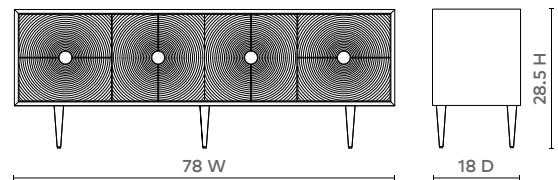

RANDERS 4-DRAWER & 2 DOOR CABINET, SILVER

RND-450-807

- 78w x 18d x 28.5h
- German Silver Cladding And Nickel Finish
- Painted Interior With Micro Suede Bottom
- Full Extension Glides
- Back Features Holes For Cable Access