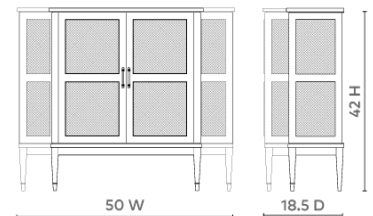

Rene Cabinet, Soft Gray

RNE-225-97

50w x 18.5d x 42h

Clear Lacquered Cerused Oak & Antique Mirror Interior Back Panel

Brushed Brass Metal Mesh and Accents and Sabots

2 Fixed Shelves

Veneer Interior

SCAN IT FOR MORE